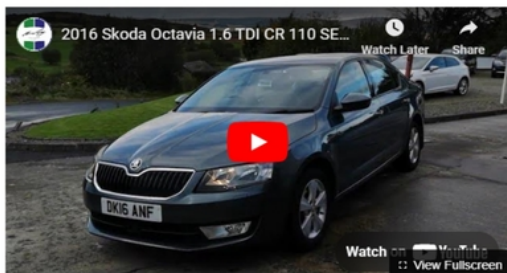

Skoda Octavia 1.6 TDI CR 110 SE L 5dr | 2016

LOW MILEAGE - TOP SPEC DIESEL CAR

£7,900

[View Video for Full details...](#)

Vehicle Features

3 rear 3 point seatbelts + pretensioners, ABS, Aero wiper + intermittent function, Air re-circulation and pollen filter, Air recirculation function, Alarm, ASR, Auto dimming rear view mirror, Automatic post collision braking, Auxiliary input socket, Body colour door mirrors and handles, Body coloured bumpers, Body colour side mouldings, Bolero Radio, Chrome inner door handles, Colour maxi dot trip computer, Curtain airbags, DAB Digital radio, Diesel particulate filter, Drive mode selector, Driver alert system, Driver and passenger airbags, Driver and passenger side airbags, Driver seatbelt warning indicator, Drivers knee airbag, Dual zone automatic air conditioning with humidity sensor and control, EDL, Electrically adjustable heated door mirrors with illuminating door area lights, Electric folding door mirrors, Electric front windows, Electric pack A - Transporter, Electric rear windows with child safety lock, Electro-mechanical PAS, Electronic immobiliser, ESP including MBA, Floor mats, Front assistant collision mitigation, Front seatback pockets, Fuel supply cut off, HBA, Head airbags, Headlight washers, Height/reach adjust steering wheel, Height adj rear head restraints, Height adjustable front seatbelts + pretensioners, Hill hold control, Illuminated glovebox, Illuminated luggage compartment, Intelligent light assist with high beam control + rain sensor, Interior courtesy light operated by door switches, Internally adjustable headlight beam level, Isofix child seat preparation, Jumbo box with front centre armrest, Lashing eyelets in boot, Light assistant (coming home/tunnel light), Low rolling resistance tyres, Luggage net, Lumbar support, MSR, Multi device interface, Outside temperature gauge, Passenger airbag deactivate switch, Passenger vanity mirror, Rear armrest with 2 cupholders and load through provision, Rear mudflaps, Rear wiper, Remote central locking, SD card slot, Service interval indicator, Split folding rear seats, Steering wheel mounted audio controls, Sunglasses storage, Tinted glass, Tyre pressure monitor, USB connection

Miles:	62500
Fuel Type:	Diesel
Transmission:	Manual
Colour:	Grey
Engine Size:	1598
CO2 Emission:	99
Tax Band:	A (£0 p/a)
Body Style:	Saloon
Insurance group:	14E
Reg:	DK16ANF

Technical Specs

DIMENSIONS	
Length:	4659mm
Width:	1814mm
Height:	1461mm
Seats:	5
Luggage Capacity (Seats Up):	590L
Gross Weight:	1855KG
Max. Loading Weight:	625KG
PERFORMANCE & ECONOMY	
Fuel Consum. (Urban Cold):	64.2MPG
Fuel Consum. (Extra Urban):	83.1MPG
Fuel Consum. (Combined):	74.3MPG
Fuel Tank Capacity:	50L
Number Of Gears:	5 SPEED
Top Speed:	122MPH
Acceleration 0-100 km/h:	10.6s
Engine Power BHP:	108.6BHP